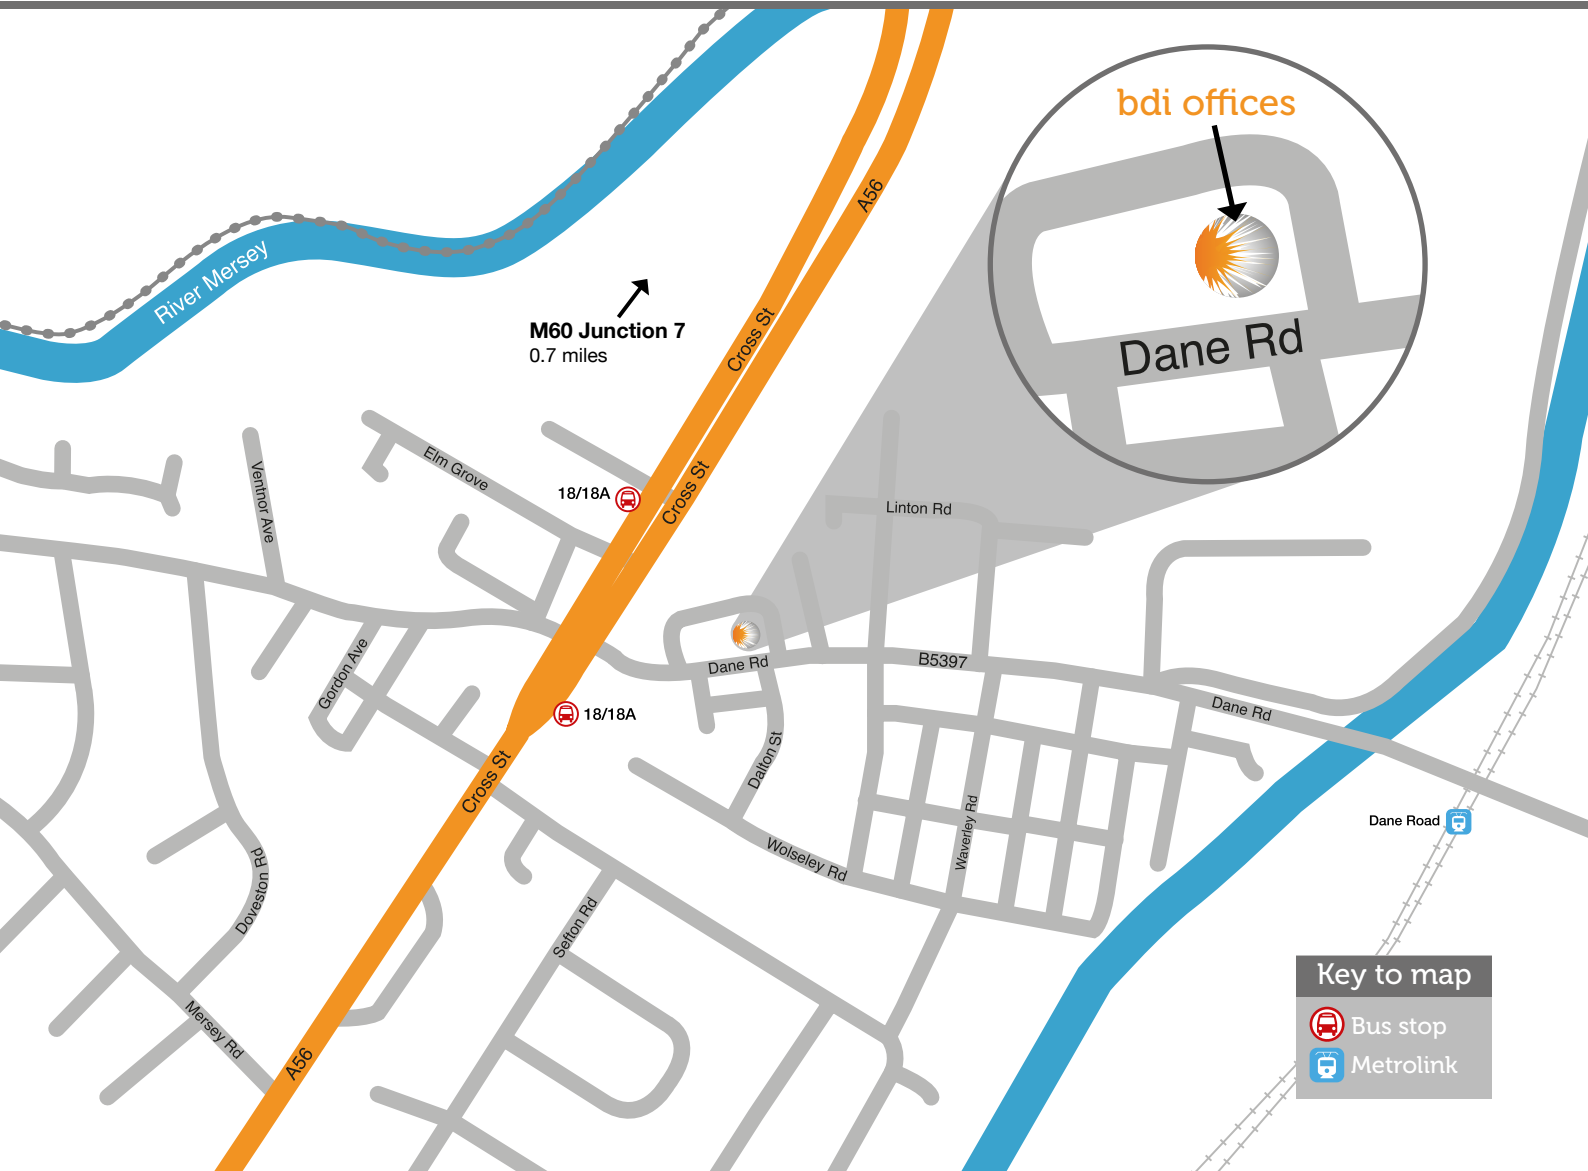

How to find us

Directions

Driving directions

Via M60: Exit at junction 7 and follow signs for A56 sign posted Altrincham. Continue along A56 and at the first set of traffic lights, turn left onto Dane Road. Crossford Court business park is on the immediate left but parking can be found on Dane Road (for up to 3 hours).

For Sat Nav users, enter postcode M33 7BZ. The street name is "Dane Road" and the nearest house number is 30 (Opposite Crossford Court).

Public transport

Very close to Dane Road Metrolink station.

By foot

6 minute walk from Dane Road Metrolink station.

 BDI Structural Solutions Ltd,
Door 5, Crossford Court,
Dane Road, Sale,
Cheshire, M33 7BZ

 0161 969 3886
 bdistructuralsolutions.co.uk
 info@bdistructuralsolutions.co.uk